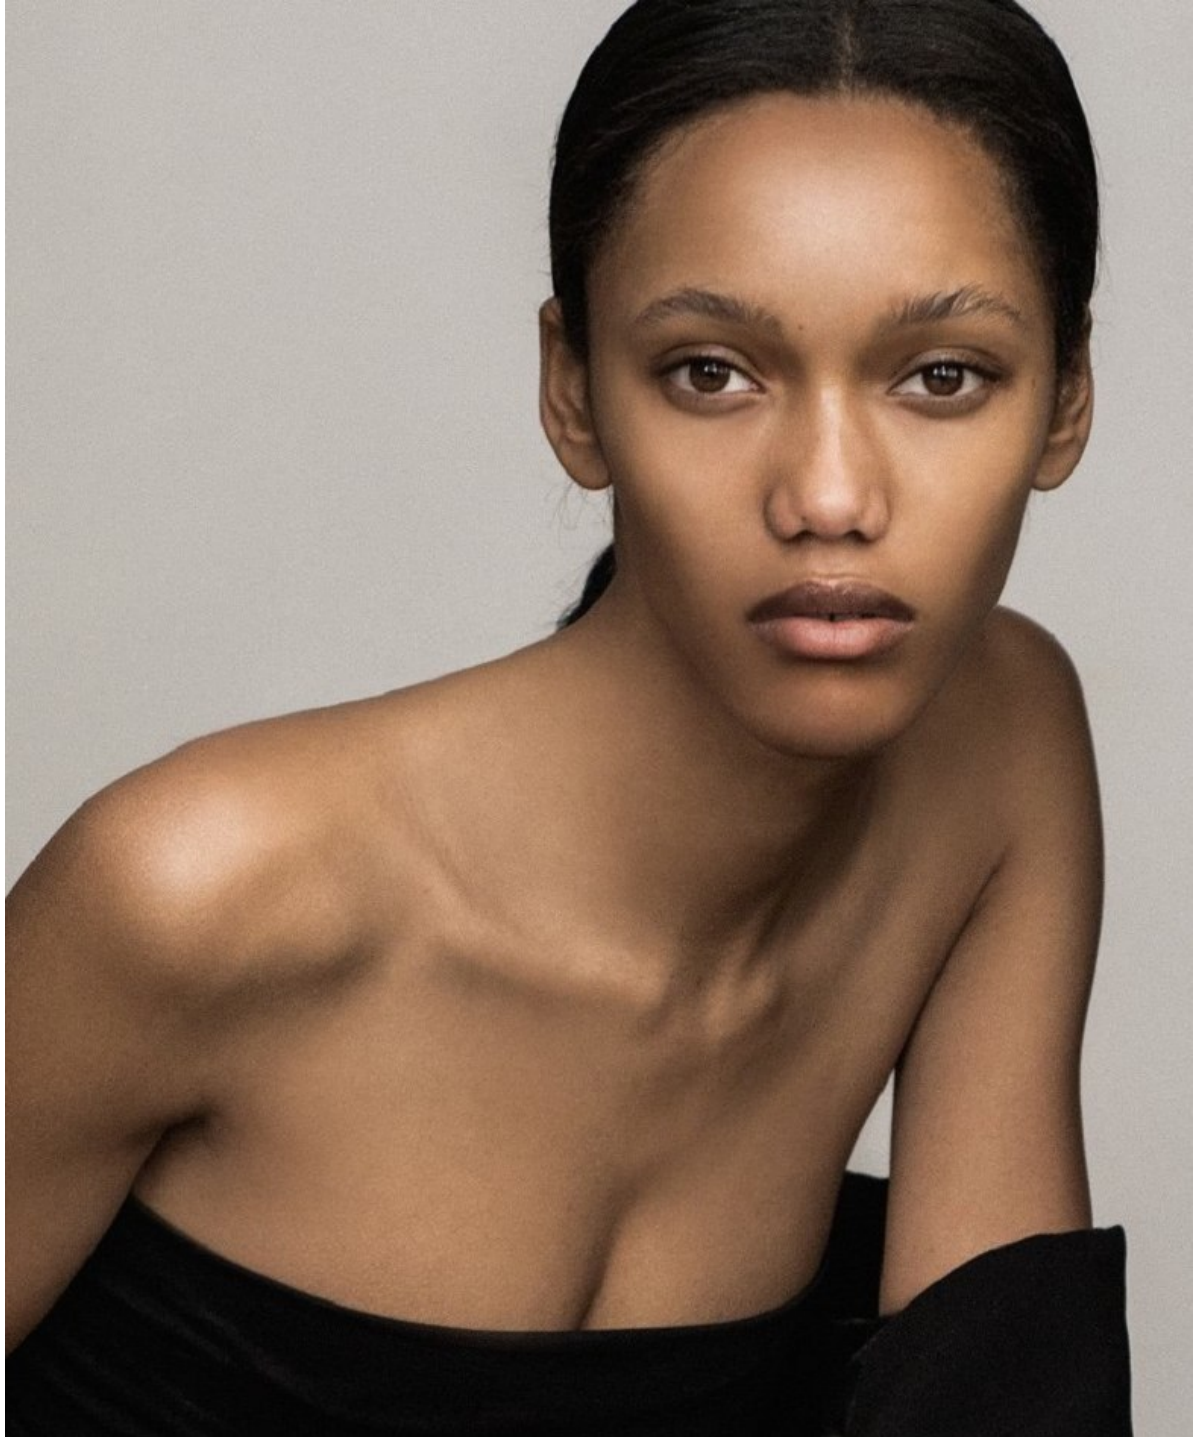

SILENT

MODEL MANAGEMENT NEW YORK
127 W 26TH STREET STE 502 NEW YORK NY 10001
T +1 646 370 1582 INFO@SMODELSNY.COM

ASHANTI HILDRETH

HEIGHT 5' 10" / 178 CM BUST 34" / 86 CM WAIST 24" /
61 CM
HIPS 34.5" / 88 CM SHOE 8 US / 39 EU
HAIR BLACK EYES BROWN